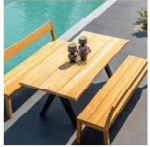

54  
**MAXIMA**  
table  
bench  
corner bench  
stacking chair  
hocker

# INDEX

Traditional Teak®  
catalogue

44  
**MAXIMA LOUNGE**  
lounge  
coffee table  
side table

38  
**SIENNA**  
beach chair  
footstool

36  
**MOSAIC TEAK**

32  
**SIENNA - MOSAIC**  
beach chair  
footstool  
bench

40  
**NEO**  
table  
bench

148  
**SISI**  
side table

26  
**NOAH**  
stacking chair  
lounge chair  
footstool  
lounger

22  
**SOFIA**  
folding table  
director chair

100  
**NOOR**  
table

130  
**SORAYA**  
table