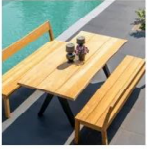

74
CARLOS
stacking chair

104
GRACE
table
stacking chair

8
MARCELLA
lounge
coffee table
dining chair

18
CARMEN
table
dining chair

80
KATE
bench
recliner
lounger
deckchair
folding chair
folding armchair
relax chair
director chair
stacking chair
lazy lounge
footstool

54
MAXIMA
table
bench
corner bench
stacking chair
hocker

INDEX

Traditional Teak®
catalogue

44
MAXIMA LOUNGE
lounge
coffee table
side table

38
SIENNA
beach chair
footstool

36
MOSAIC TEAK

32
SIENNA - MOSAIC
beach chair
footstool
bench

40
NEO
table
bench

148
SISI
side table

26
NOAH
stacking chair
lounge chair
footstool
lounger

22
SOFIA
folding table
director chair

100
NOOR
table

130
SORAYA
table

132
VICTORIA
bench
folding chair
folding armchair
stacking chair
recliner
deckchair