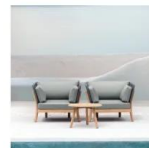

118
DIANA
table

112
LUNA
table
backless bench
lounger
side table

72
BARON
bench

120
DIANA mosaic
table
coffee table

128
MANON
side table

78
BEATRICE
tree bench

76
FLORIS
table

156
MAINTENANCE

74
CARLOS
stacking chair

104
GRACE
table
stacking chair

8
MARCELLA
lounge
coffee table
dining chair

18
CARMEN
table
dining chair

80
KATE
bench
recliner
lounger
deckchair
folding chair
folding armchair
relax chair
director chair
stacking chair
lazy lounge
footstool

54
MAXIMA
table
bench
corner bench
stacking chair
hocker

INDEX

Traditional Teak®
catalogue

44
MAXIMA LOUNGE
lounge
coffee table
side table

38
SIENNA
beach chair
footstool

36
MOSAIC TEAK

32
SIENNA - MOSAIC
beach chair
footstool
bench

by Traditional Teak ©

Luna lounge - Luna side table 50 x 50 cm

Diana table 125 cm - teak legs - Kate folding chair black