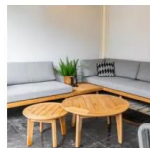

118
DIANA
table

112
LUNA
table
backless bench
lounger
side table

72
BARON
bench

120
DIANA mosaic
table
coffee table

128
MANON
side table

78
BEATRICE
tree bench

76
FLORIS
table

156
MAINTENANCE

54
MAXIMA
table
bench
corner bench
stacking chair
hocker

INDEX

Traditional Teak®
catalogue

44
MAXIMA LOUNGE
lounge
coffee table
side table

38
SIENNA
beach chair
footstool

36
MOSAIC TEAK

32
SIENNA - MOSAIC
beach chair
footstool
bench

by Traditional Teak ©

Luna lounge - Luna side table 50 x 50 cm

Diana table 125 cm - teak legs - Kate folding chair black