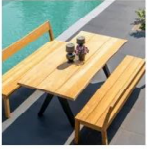

104
GRACE
table
stacking chair

8
MARCELLA
lounge
coffee table
dining chair

18
CARMEN
table
dining chair

80
KATE
bench
recliner
lounger
deckchair
folding chair
folding armchair
relax chair
director chair
stacking chair
lazy lounge
footstool

54
MAXIMA
table
bench
corner bench
stacking chair
hocker

INDEX

Traditional Teak®
catalogue

44
MAXIMA LOUNGE
lounge
coffee table
side table

38
SIENNA
beach chair
footstool

36
MOSAIC TEAK

32
SIENNA - MOSAIC
beach chair
footstool
bench

40
NEO
table
bench

148
SISI
side table

26
NOAH
stacking chair
lounge chair
footstool
lounger

22
SOFIA
folding table
director chair

100
NOOR
table

130
SORAYA
table

132
VICTORIA
bench
folding chair
folding armchair
stacking chair
recliner
deckchair