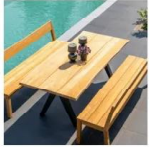

74
CARLOS
stacking chair

104
GRACE
table
stacking chair

8
MARCELLA
lounge
coffee table
dining chair

18
CARMEN
table
dining chair

80
KATE
bench
recliner
lounger
deckchair
folding chair
folding armchair
relax chair
director chair
stacking chair
lazy lounge
footstool

54
MAXIMA
table
bench
corner bench
stacking chair
hocker

INDEX

Traditional Teak®
catalogue

44
MAXIMA LOUNGE
lounge
coffee table
side table

38
SIENNA
beach chair
footstool

36
MOSAIC TEAK

32
SIENNA - MOSAIC
beach chair
footstool
bench

40
NEO
table
bench

148
SISI
side table

26
NOAH
stacking chair
lounge chair
footstool
lounger

22
SOFIA
folding table
director chair

100
NOOR
table

130
SORAYA
table

132
VICTORIA
bench
folding chair
folding armchair
stacking chair
recliner
deckchair