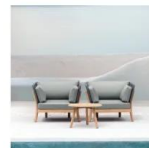

118
DIANA
table

112
LUNA
table
backless bench
lounger
side table

72
BARON
bench

120
DIANA mosaic
table
coffee table

128
MANON
side table

78
BEATRICE
tree bench

76
FLORIS
table

156
MAINTENANCE

74
CARLOS
stacking chair

104
GRACE
table
stacking chair

8
MARCELLA
lounge
coffee table
dining chair

18
CARMEN
table
dining chair

80
KATE
bench
recliner
lounger
deckchair
folding chair
folding armchair
relax chair
director chair
stacking chair
lazy lounge
footstool

54
MAXIMA
table
bench
corner bench
stacking chair
hocker

INDEX

Traditional Teak®
catalogue

44
MAXIMA LOUNGE
lounge
coffee table
side table

38
SIENNA
beach chair
footstool

36
MOSAIC TEAK

32
SIENNA - MOSAIC
beach chair
footstool
bench

by Traditional Teak®

KATE stacking chair

- 8.99.01.2.06 black
- 8.99.01.2.07 white
- 8.99.01.2.08 taupe

Custom made cushions in many Sunbrella® fabrics, designs, and colors are available.

Cushion:

CCE50 Cushion for stacking chair - Elegant