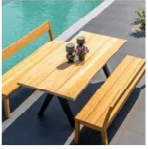

54  
**MAXIMA**  
table  
bench  
corner bench  
stacking chair  
hocker

# INDEX

Traditional Teak®  
catalogue

44  
**MAXIMA LOUNGE**  
lounge  
coffee table  
side table

38  
**SIENNA**  
beach chair  
footstool

36  
**MOSAIC TEAK**

32  
**SIENNA - MOSAIC**  
beach chair  
footstool  
bench

40  
**NEO**  
table  
bench

148  
**SISI**  
side table

26  
**NOAH**  
stacking chair  
lounge chair  
footstool  
lounger

22  
**SOFIA**  
folding table  
director chair

100  
**NOOR**  
table

130  
**SORAYA**  
table