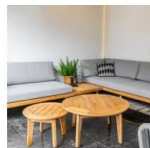

Marcella lounge: chair - 2 seater arm right - corner/end table - 3 seater - Diana mosaic coffee/side table Ø 50 - Ø 80 cm

64
ALEXANDRA
deckchair

158
COVERS
table covers
lounge covers

110
LEAH
lounger

66
ALEXIA
folding table
folding armchair
recliner

150
CUSHIONS

124
LILLY
side table

108
ANNA
bench

118
DIANA
table

112
LUNA
table
backless bench
lounger
side table

72
BARON
bench

120
DIANA mosaic
table
coffee table

128
MANON
side table

78
BEATRICE
tree bench

76
FLORIS
table

156
MAINTENANCE

74
CARLOS
stacking chair

104
GRACE
table
stacking chair

8
MARCELLA
lounge
coffee table
dining chair

18
CARMEN
table
dining chair

80
KATE
bench
recliner
lounger
deckchair
folding chair
folding armchair
relax chair
director chair
stacking chair
lazy lounge
footstool

54
MAXIMA
table
bench
corner bench
stacking chair
hocker

INDEX

Traditional Teak®
catalogue

44
MAXIMA LOUNGE
lounge
coffee table
side table

38
SIENNA
beach chair
footstool

36
MOSAIC TEAK

32
SIENNA - MOSAIC
beach chair
footstool
bench