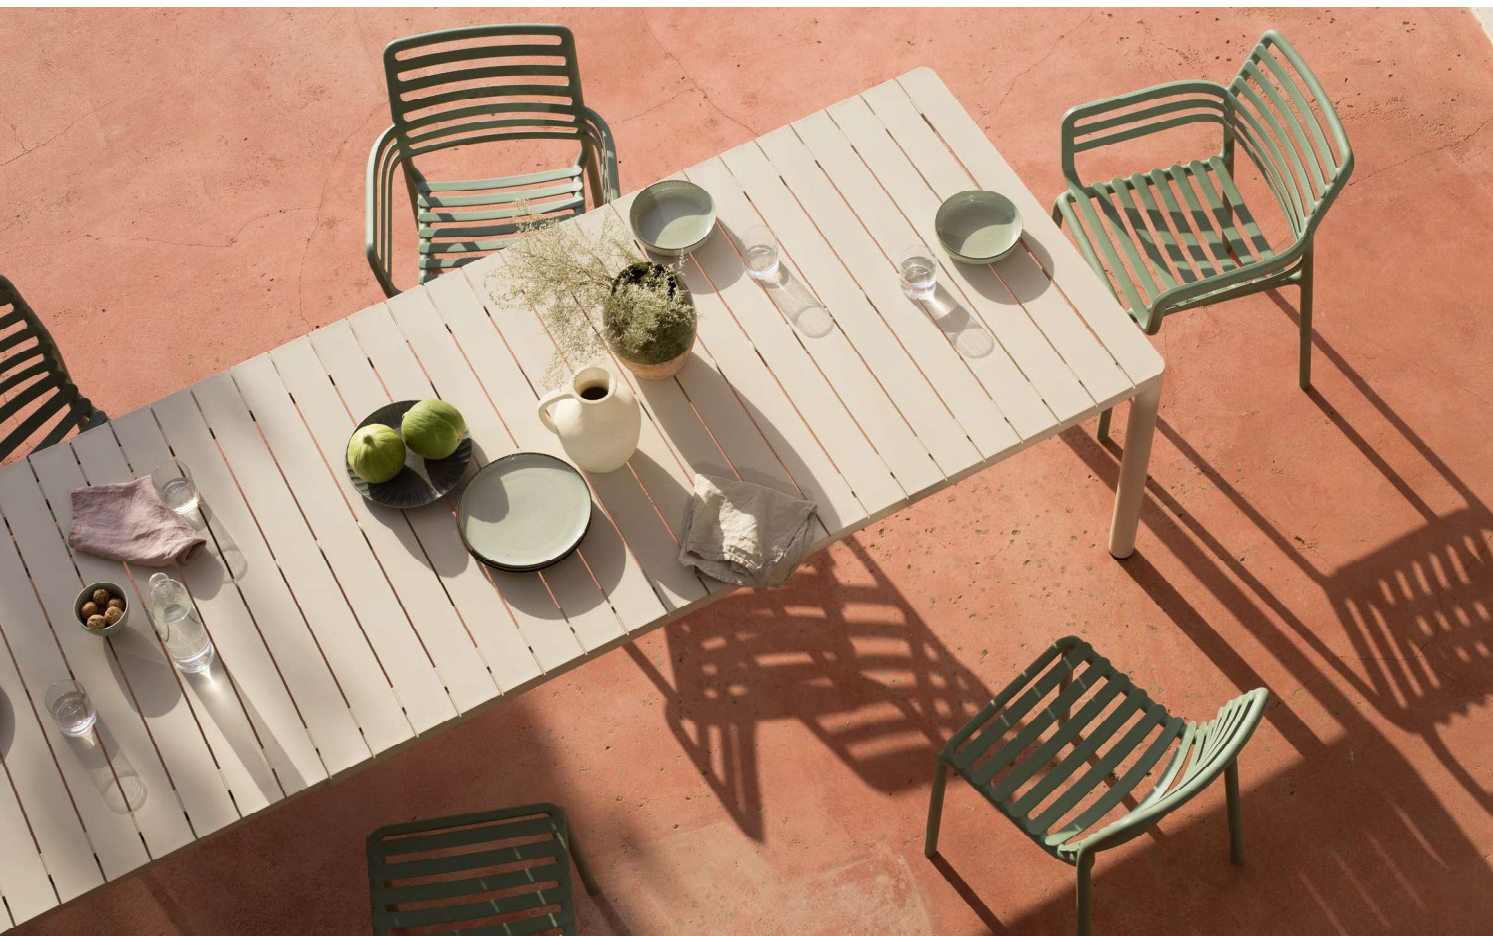

*SOPHISTICATED STYLISTIC SIMPLICITY, SOFT
LINES CENTRED ON THE ABSENCE OF SHARP
EDGES AND THE ROUNDED SHAPE OF THE FRAME
ARE THE DISTINCTIVE FEATURES OF TEVERE. A
SLATTED TABLE WITH AN EXTENSION SYSTEM THAT
KEEPS THE LEGS AT THE ENDS OF THE TOP WHILE
ENSURING A NEAT AESTHETIC LINE.*

TEVERE 147 EXTENSIBLE tortora _ TIBERINA BISTROT tortora

DOGHE, DESIGN FLUIDO, GAMBE AFFUSOLATE: SONO I CARDINI DELL'ELEGANTE SET COMPOSTO DAL TAVOLO ALLUNGABILE TEVERE E DALLA SEDUTA CON E SENZA BRACCIOLI TIBERINA.

SLATS, A FLUID DESIGN AND TAPERED LEGS: THESE ARE THE KEY FEATURES OF THE ELEGANT SET COMPRISING THE TEVERE EXTENSIBLE TABLE AND THE TIBERINA CHAIR WITH OR WITHOUT ARMRESTS.

TEVERE ZIO EXTENSIBILE corallo _ TIBERINA ARMOCHAIR _ TIBERINA BISTROT corallo