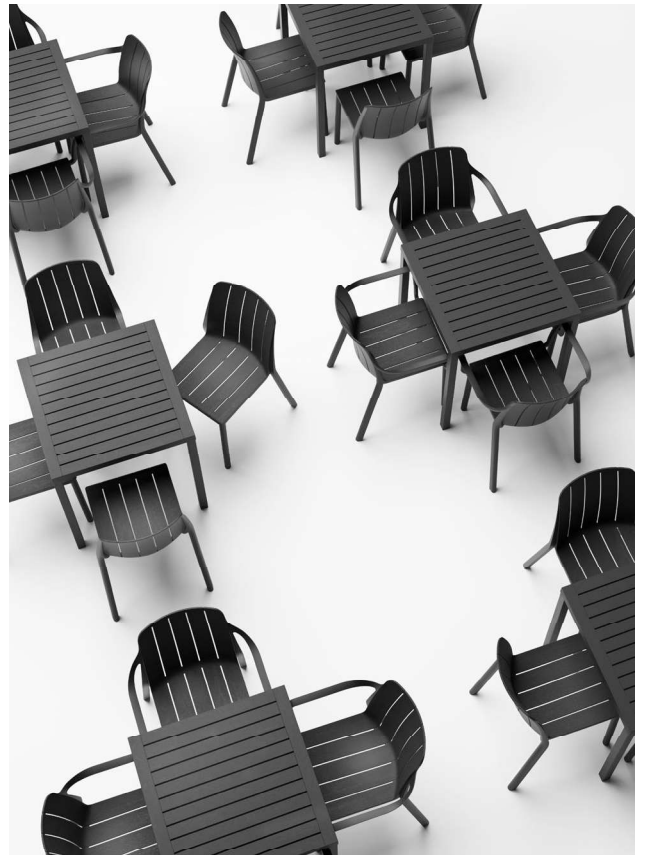

SLATS, A FLUID DESIGN AND TAPERED LEGS: THESE ARE THE KEY FEATURES OF THE ELEGANT SET COMPRISING THE TEVERE EXTENSIBLE TABLE AND THE TIBERINA CHAIR WITH OR WITHOUT ARMRESTS.

TEVERE ZIO EXTENSIBILE corallo _ TIBERINA ARMOCHAIR _ TIBERINA BISTROT corallo

TIBERINA

NEW
2025

ARMCHAIR
BISTROT

TIBERINA ARMCHAIR tortora

TIBERINA ARMCHAIR tortora

TIBERINA BISTROT tortora

TIBERINA BISTROT antracite

TIBERINA ARMCHAIR antracite