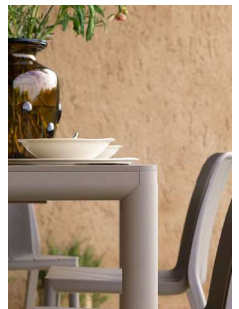

DOGHE, DESIGN FLUIDO, GAMBE AFFUSOLATE: SONO I CARDINI DELL'ELEGANTE SET COMPOSTO DAL TAVOLO ALLUNGABILE TEVERE E DALLA SEDUTA CON E SENZA BRACCIOLI TIBERINA.

SLATS, A FLUID DESIGN AND TAPERED LEGS: THESE ARE THE KEY FEATURES OF THE ELEGANT SET COMPRISING THE TEVERE EXTENSIBLE TABLE AND THE TIBERINA CHAIR WITH OR WITHOUT ARMRESTS.