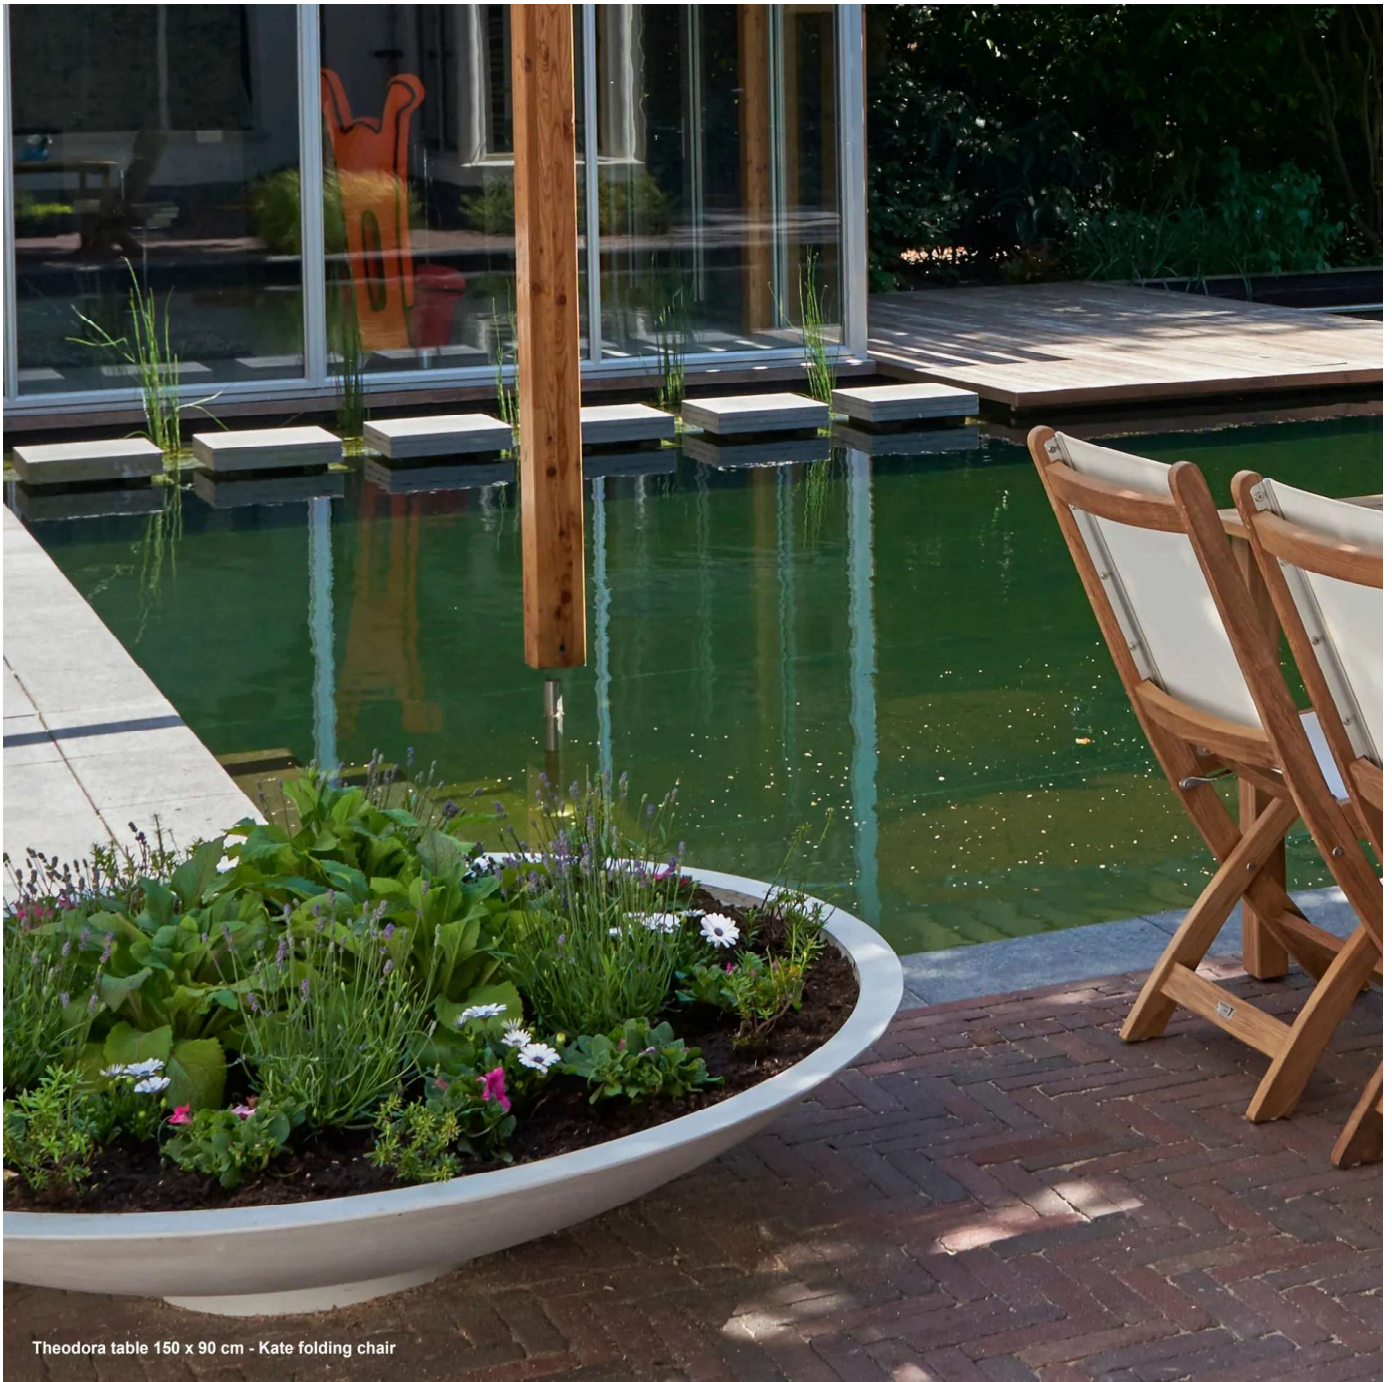

T Traditional
Teak

Theodora table 150 x 90 cm - Kate folding chair

THEODORA

by Traditional Teak®

THEODORA table

8.99.20.7.00	90 x 90 cm
8.99.20.7.04	150 x 90 cm
8.99.20.7.02	180 x 90 cm

Covers:

TC9090	Cover for table 90 x 90 cm
TC1590	Cover for table 150 x 90 cm
TC1890	Cover for table 180 x 90 cm