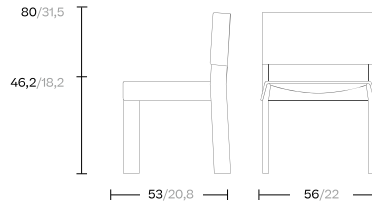

Centre Table 160x94 and 120x120

Centre table 160x94
KS4210600

Centre table 120x120
KS4210700

Deckchair with Small Wheels & with Wheels

With small wheels
KS4210800

With wheels
KS4210900

Band, by Patricia Urquiola

Materials

- Aluminium
- Teak
- Fabrics

Dining chair / **KS2800100**

Technical information

Frame Aluminium

U.B: 2 V: 0,5 m3 / 17,3 cft W: 19,3 Kg / 42,5 Lbs

Frame Teak

U.B: 2 V: 0,5 m3 / 17,3 cft W: 19,7 Kg / 43,2 Lbs