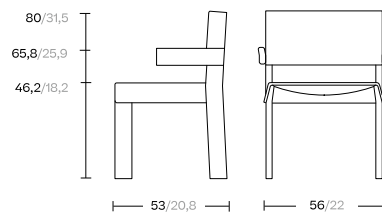

Dining armchair / **KS2800300**

Technical information

Frame Aluminium

U.B: 2 V: 0,5 m3 / 17,3 cft W: 24,7 Kg / 54,2 Lbs

Frame Teak

U.B: 2 V: 0,5 m3 / 17,3 cft W: 21,3 Kg / 46,7 Lbs

Structure (aluminium/fabric)

2810087R00-... Band Dining armchair Aluminium

A

C

1.287

1.441

*C.O.M.
Plain
fabric

1,6

**C.O.M.
Patterned
fabric

1,8

Structure Teak (fabric)

2810088R00-... Band Dining armchair Teak

1.404

1.572

1,6

1,8

Outdoor Cover

57310001 Outdoor Cover Dining Armchair 66 x 60 x 60 cm

191

*COM PLAIN FABRIC same price as "A" cushions

**COM PATTERNED FABRIC price "C"

*, ** COM Consumption estimated in linear meters at 1.40m width