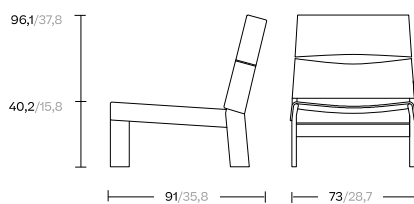

U.B: 2 V: 0,5 m3 / 17,3 cft W: 21,3 Kg / 46,7 Lbs

Structure (aluminium/fabric)

2810087R00-... Band Dining armchair Aluminium

A

C

1.287

1.441

*C.O.M.
Plain
fabric

1,8

Outdoor Cover

57310001 Outdoor Cover Dining Armchair 66 x 60 x 60 cm

191

*COM PLAIN FABRIC same price as "A" cushions

**COM PATTERNED FABRIC price "C"

*, ** COM Consumption estimated in linear meters at 1.40m width

Club chair / KS2800500

Technical information

Frame Aluminium
 U.B: 1 V: 1 m3 / 34 cft W: 23,1 Kg / 50,7 Lbs
 Frame Teak
 U.B: 1 V: 1 m3 / 34 cft W: 26,2 Kg / 57,6 Lbs

Structure (aluminium/fabric)

2820087R00-... Band Club armchair Aluminium