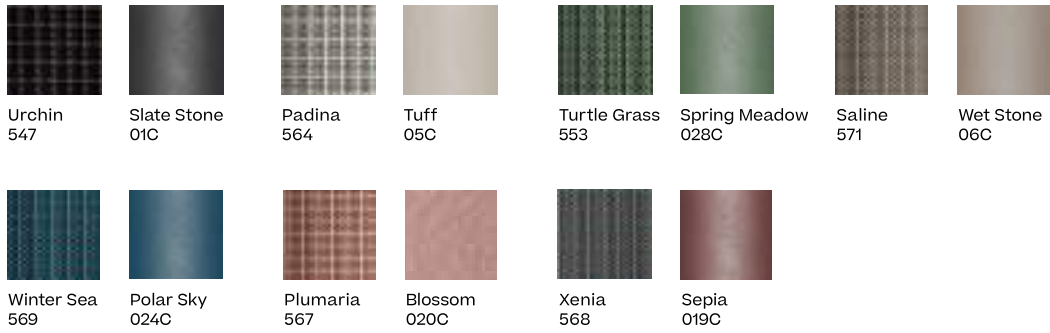

Living price list - euros - VAT excluded

Parallels & Aluminium