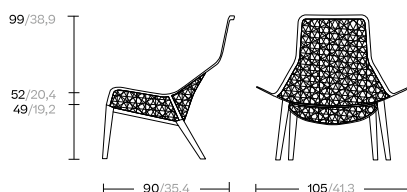

Relax armchair Teak / KS6500400

Technical information

Frame	U.B: 1 V: 1,3 m3 / 45,4 cft	W: 21,5 Kg / 47,3 Lbs
Seat Cushion	U.B: 1 V: 0,1 m3 / 0,1 cft	W: 0,7 Kg / 1,5 Lbs
Kidney pillow	U.B: 1 V: 0,1 m3 / 0,1 cft	W: 0,5 Kg / 1 Lbs

Structure (legs/bucket)

65231726-...***	Maia-New Relax Leg Teak / Chestnut	1.960
65231410-...***	Maia-New Relax Leg Teak / Marengo Rope	2.056

Seat Cushion

65238009-...	Maia Club seat cushion	A	C
		363	446

Kidney pillow

5799900977-...	Objects Decorative cushion 55x17	147	181

*C.O.M. Plain fabric	**C.O.M. Patterned fabric
0,8	0,9
0,7	0,9

Total price

Structure Aluminium / Chestnut fibre + Seat cushion + Kidney pillow	2.470	2.587
Structure Aluminium / Marengo rope + Seat cushion + Kidney pillow	2.566	2.683

Replacement fabric

R65230F0900-...	Maia Relax armchair fabric cover	A	C
		218	268

Outdoor Cover

57310003	Outdoor Cover Club armchair XL 127 x 92 x 60 cm	232

*COM PLAIN FABRIC same price as "A" cushions
**COM PATTERNED FABRIC price "C"
*, ** COM Consumption estimated in linear meters at 1.40m width
***While Stocks lasts