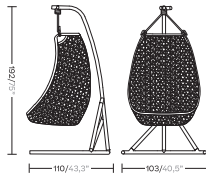

216

Maia

217

Dining Armchair

Aluminum legs  
K56500100  
Teak legs  
K56500200

Club Chair & Footstool

Aluminum legs  
K56500300  
Teak legs  
K5650400

Egg Swing

K56500900

Barstool

K56500800

Side Table

Ø48  
KS4101800/KS4101900  
Ø60  
KS4101500/KS4101700  
Centre table  
KS4101400/KS4101500

Dining Table

Ø135  
KS4102100/KS4102200  
4 guests  
KS4102000  
6 guests  
KS4102300/KS4102400  
8 guests  
KS4102500/KS4102600  
10 guests  
KS4102700/KS4102800