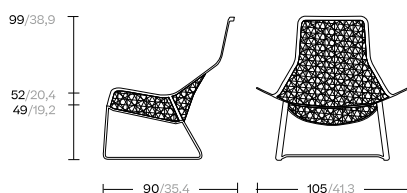

Relax armchair Aluminium / KS6500300

Technical information

Frame	U.B: 1 V: 1,3 m3 / 45,4 cft	W: 20,5 Kg / 45,1 Lbs
Seat Cushion	U.B: 1 V: 0,1 m3 / 0,1 cft	W: 0,7 Kg / 1,5 Lbs
Kidney pillow	U.B: 1 V: 0,1 m3 / 0,1 cft	W: 0,5 Kg / 1 Lbs

Structure (legs/bucket)

65230000-...***	Maia Relax armchair aluminium legs / fibre	1.848
65232410-...***	Maia Relax armchair aluminium legs / marengo rope	1.996

Seat Cushion

65238009-...	Maia Club seat cushion	A	C
		363	446

Kidney pillow

5799900977-...	Objects Decorative cushion 55x17	147	181

*C.O.M. Plain fabric	**C.O.M. Patterned fabric
0,8	0,9
0,7	0,9

Total price

Structure Aluminium / Chestnut fibre + Seat cushion + Kidney pillow	2.358	2.475
Structure Aluminium / Marengo rope + Seat cushion + Kidney pillow	2.506	2.623

Replacement fabric

R65230F0900-...	Maia Relax armchair fabric cover	A	C
		218	268

Outdoor Cover

57310003	Outdoor Cover Club armchair XL 127 x 92 x 60 cm	232