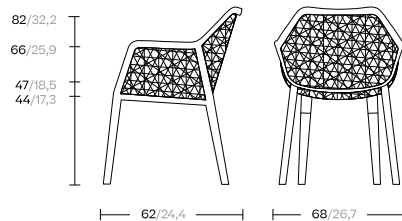

Dining armchair Teak legs / KS6500200

Technical information

Frame
U.B: 1 V: 0,5 m3 / 17,4 cft W: 13,1 Kg / 28,7 Lbs
Seat Cushion
U.B: 1 V: 0,1 m3 / 0,1 cft W: 0,5 Kg / 1,1 Lbs

Structure (legs/bucket)

65101726-...***	Maia Dining Armchair leg Teak / Chestnut	1.146
65101410-...***	Maia Dining armchair Teak leg / Marengo Rope	1.369

Seat Cushion

65152009-...	Maia seat cushion	A	C
		181	223

*C.O.M. Plain fabric	**C.O.M. Patterned fabric
0,6	0,7

Total price

Structure Teak / Chestnut fibre + Seat cushion	1.327	1.369
Structure Teak / Marengo rope + Seat cushion	1.550	1.592

Replacement fabric

R65152009-...	Maia dining armchair seat cover	A	C
		109	134

Outdoor Cover

57310001	Outdoor Cover Dining Armchair 66 x 60 x 60 cm	191

FABRIC "A" = Terrains- See page 549
FABRIC "C" = Tonale Boucle Laminated, Rockcross and Tonale Lino - See page 551

*COM PLAIN FABRIC same price as "A" cushions
**COM PATTERNED FABRIC price "C"
*, ** COM Consumption estimated in linear meters at 1.40m width
***While Stocks lasts