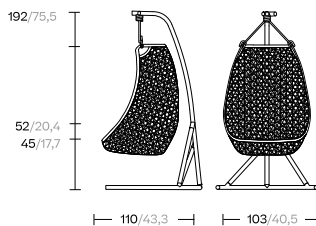

Egg swing / KS6500900

Technical information

Base
U.B: 1 V: 0,5 m3 / 15,5 cft W: 29,2 Kg / 64,3 Lbs

Structure
U.B: 1 V: 1,2 m3 / 40,3 cft W: 21,4 Kg / 47 Lbs

Seat Cushion
U.B: 1 V: 0,1 m3 / 0,1 cft W: 1 Kg / 2,1 Lbs

Small Cushion 45 x 45
U.B: 1 V: 0,1 m3 / 3,1 cft W: 2,3 Kg / 5,1 Lbs

Large Cushion 65 x 65
U.B: 1 V: 0,2 m3 / 4,4 cft W: 3,9 Kg / 8,6 Lbs

Base (legs/bucket)

65810000-...***	Maia Egg Swing Base	1.579

Structure

65800075-...	Maia Egg Swing Manganese/Fibre chesnut/Champagne	2.378
65800410-...***	Maia Egg Swing Manganese/Marengo rope/Champagne	2.606
65800826-...***	Maia Egg Swing Chalk/Fibre white/Red rope	2.450

Seat Cushion

	A	C	*C.O.M. Plain fabric	**C.O.M. Patterned fabric	
65853009-...	Maia Egg swing seat cushion	685	843	0,9	1

Small Cushion

5799900971-...	Decorative cushion 45x45	128	157	0,6	0,7

Large Cushion

5799900973-...	Decorative cushion 65x65	161	198	0,8	0,9

Total price

Base + Structure Manganese / Chestnut fibre + Seat cushion + Small cushion + Large cushion	4.931	5.155
Base + Structure Manganese / Marengo rope + Seat cushion + Small cushion + Large cushion	5.159	5.383
Base + Structure Manganese / White + Seat cushion + Small cushion + Large cushion	5.003	5.227

Replacement fabric

	A	C	
R65853009-...	Maia Egg swing seat cover	411	506
R57999F0971-...	Objects fabric cover 45x45	70	86
R57999F0973-...	Objects fabric cover 65x65	94	116

Outdoor Cover

57310023	Outdoor Cover Maia Egg d175 x 75 cm	458

*COM PLAIN FABRIC same price as "A" cushions

**COM PATTERNED FABRIC price "C"

*,** COM Consumption estimated in linear meters at 1.40m width

***While Stocks lasts

FABRIC "A" = Terrains- See page 549
FABRIC "C" = Tonale Boucle Laminate, Rockcross and Tonale Lino - See page 551