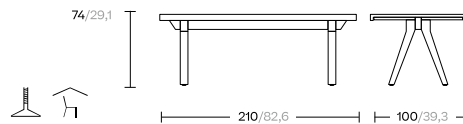

Dining table Aluminium legs / 8 guests / **KS4102500**

Table base + Table top

41701000A-...	Dining Table 210x100 / Aluminium Legs / Aluminium top	4.047
41701000T-...	Dining table 210x100 / Aluminium legs / Teak top	5.760

Technical information

U.B: 1 V: 0,9 m³ / 30,8 cft W: 55,3 Kg / 121,5 Lbs