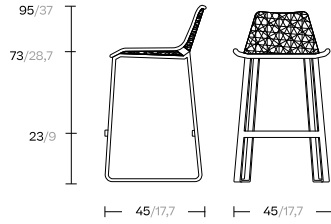

#### Total price

<b>Structure Aluminium / Chestnut fibre + Seat cushion + Kidney pillow</b>	<b>2.470</b>	<b>2.587</b>
<b>Structure Aluminium / Marengo rope + Seat cushion + Kidney pillow</b>	<b>2.566</b>	<b>2.683</b>

#### Outdoor Cover

57310003	Outdoor Cover Club armchair XL 127 x 92 x 60 cm	232
----------	---	-----

\*COM PLAIN FABRIC same price as "A" cushions  
 \*\*COM PATTERNED FABRIC price "C"  
 \*, \*\* COM Consumption estimated in linear meters at 1.40m width  
 \*\*\*While Stocks lasts

Barstool / KS6500800

Technical information

Frame

U.B: 1 V: 0,4 m3 / 12 cft W: 10,8 Kg / 23,7 Lbs

Seat Cushion

U.B: 1 V: 0,1 m3 / 0,1 cft W: 0,4 Kg / 0,9 Lbs

Structure (legs/bucket)

65400000-...\*\*\* Maia Barstool aluminium-fibre 1.126