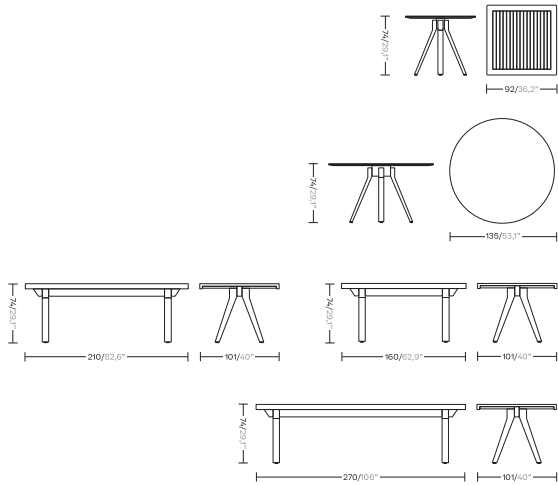

216

Maia

217

Dining Armchair

Aluminum legs  
K56500100  
Teak legs  
K56500200

Club Chair & Footstool

Aluminum legs  
K56500300  
Teak legs  
K5650400

Egg Swing

K56500900

Barstool

K56500800

Side Table

Ø48  
KS4101800/KS4101900  
Ø60  
KS4101500/KS4101700  
Centre table  
KS4101400/KS4101500

Dining Table

Ø135  
KS4102100/KS4102200  
4 guests  
KS4102000  
6 guests  
KS4102300/KS4102400  
8 guests  
KS4102500/KS4102600  
10 guests  
KS4102700/KS4102800