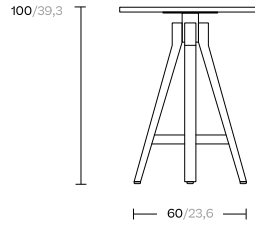

Bar table / KS4101300

Technical information

Table Base

U.B: 1 V: 0,5 m³ / 17,4 cft W: 13,4 Kg / 29,5 Lbs

Table Top

U.B: 1 V: 0,1 m³ / 3,2 cft W: 9,7 Kg / 21,2 Lbs

Table Base

41790000-...	Aluminium High Bar Table Base	1.025

Table top

56616000-...	Aluminium Table top 80x80	614
56600000-...	Aluminium Table top 90x90	676
56614000A-...	Aluminium Table top d90	716
5678202105-...	Glaze Table top 80x80	877
5678202107-...	Glaze Table top 90x90	924
5678202106-...	Glaze Table top d90	924
56426904-...	Teak Table top 80x80 Contract	860
56429904-...	Teak Table top 90x90	907
56427904-...	Teak Table top d80 Contract	860
56410904-...	Teak Table top d90	907
56410906-...	Teak Table top d90	988
56506079-...	Marble Table top 94x94	1.445
56410079-...	Marble Table top d90	1.140

Total price

Table Base + Table Top Aluminium 80x80	1.639
Table Base + Table Top Aluminium 90x90	1.701
Table Base + Table Top Aluminium Ø90	1.741
Table Base + Table Top Glaze 80x80	1.902
Table Base + Table Top Glaze 90x90	1.949
Table Base + Table Top Glaze Ø90	1.949
Table Base + Table Top Teak 80 x80	1.885
Table Base + Table Top Teak 90x90 contract	1.932
Table Base + Table Top Teak Ø80 contract	1.885
Table Base + Table Top Teak Ø90 contract	1.932
Table Base + Table Top Teak Ø90	2.013
Table Base + Table Top White Marble 94x94	2.470
Table Base + Table Top White Marble Ø90	2.165

Outdoor Cover

57310022	Outdoor Cover Table 90x90+Armchairs 130 x 130 x 70 cm	227