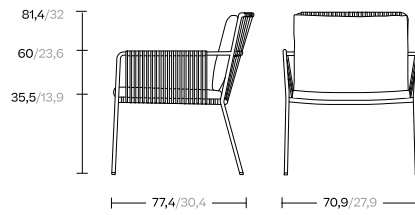

Outdoor Cover

57310001	Outdoor Cover Dining Armchair 66 x 60 x 60 cm	191
----------	---	-----

*COM PLAIN FABRIC same price as "A" cushions

**COM PATTERNED FABRIC price "C"

*,** COM Consumption estimated in linear meters at 1.40m width

FABRIC "A" = Terrains- See page 549
 FABRIC "C" = Tonale Boucle Laminate, Rockcross and Tonale Lino - See page 551

Club armchair / KS6800900

4 u.

Structure (base/rope)

6820040A02-... Net Club armchair Rope + aluminium base 1.147