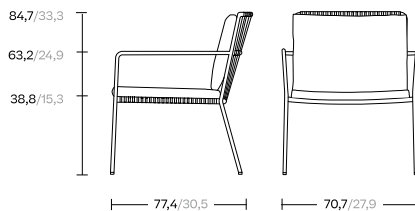

R68200F4902-... Net Club armchair Cover for seat and backrest A C 237 292

Outdoor Cover

57310002 Outdoor cover 98 x 98 x 60 cm 232

Technical information

Frame

U.B: 2 V: 0,8 m3 / 26,9 cft W: 18,5 Kg / 40,7 Lbs

Seat/Back Cushion

U.B: 1 V: 0,1 m3 / 0,1 cft W: 2,1 Kg / 4,6 Lbs

Lite club armchair / KS6801000

4 u.

Structure (base/rope)

6820040AL2-... Net Lite Club armchair Rope + aluminium base 1.032

Seat / Back Cushion