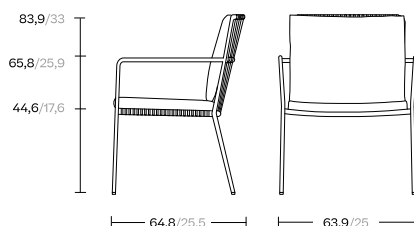

Lite dining armchair / KS6800200

4 u.

Technical information

Frame
U.B: 4 V: 0,7 m³ / 22,5 cft W: 24 Kg / 52,8 Lbs

Seat/Back High Cushion
U.B: 1 V: 0,1 m³ / 0,1 cft W: 0,9 Kg / 1,9 Lbs

Seat Cushion
U.B: 1 V: 0,1 m³ / 0,1 cft W: 0,6 Kg / 1,3 Lbs

Structure (base/rope)

6810040AL2-...	Net Dining chair Rope + aluminium base Lite	499

Seat / Back High Cushion

	A	C
6810600902-...	280	344

Seat Cushion

6810500902-...	182	224

	*C.O.M. Plain fabric	**C.O.M. Patterned fabric
6810600902-...	1,1	1,3
6810500902-...	0,6	0,7

Total price

Structure + Seat / Back high cushion	779	843
Structure + Seat cushion	681	723

Replacement fabric

	A	C
R68100F4902-...	168	207
R68100F1002-...	110	135

Outdoor Cover

57310001	Outdoor Cover Dining Armchair 66 x 60 x 60 cm	191

*COM PLAIN FABRIC same price as "A" cushions

**COM PATTERNED FABRIC price "C"

*,** COM Consumption estimated in linear meters at 1.40m width

FABRIC "A" = Terrains- See page 549
FABRIC "C" = Tonale Boucle Laminate, Rockcross and Tonale Lino - See page 551